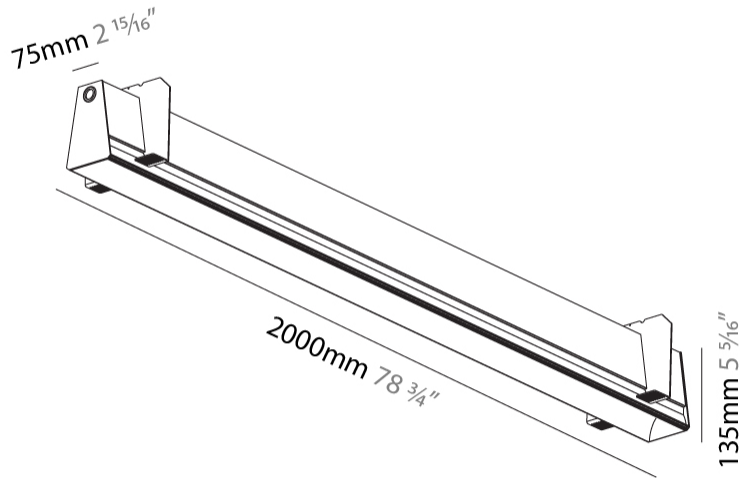

PHYSICAL

Shape: Rectangle
Length (mm): 2000
Length (in): 78 3/4
Width (mm): 75
Width (in): 2 15/16
Height (mm): 135
Height (in): 5 5/16
Ceiling Thickness (mm): 10 / 12.5 / 15
Ceiling Thickness (in): 3/8 or 1/2 or 9/16
Min. Recessing Depth (mm): 170
Min. Recessing Depth (in): 6 11/16
Light Distribution: Direct
Weight (kg): 7.728
Weight (lbs): 17.04
Diffuser: PMMA - Opal
Fixture Finish: SSR / BKV / CWI / CRY / HAB / UFT / ITA / RUA / FTG / MYG / LOD / PUS / FRO / FUP / KIA / POP / BLS / SPG / MEY / GOH / GUM / CHC / COM / ABZ / JAG / OBR / MOS / ROR
Fixture Material: Aluminum
Cut-out Measurements: 2010mm / 79 1/8" x 92mm / 3 5/8"
Upon Request: Unique Sizes Unique Ceiling Thickness

ELECTRICAL

Lamp Type: LED (Zhaga Standard)
Input Wattage (W): 35.4
Total Output Wattage (W): 28 / 22.8 (3500K)
Dimming: 0-10V Dimming / Phase Dimming (120Vac Only)
Driver Included: Yes
Driver Location: Integrated
Driver Type: Constant Current - 120 / 277Vac
Driver Class: Class 2
Input Voltage (V): 120 - 277
Constant Current (MA): 350 / 700 (3500K)

LED

Color Temperature (°K): 3000 / 3500 / 4000
Max. Delivered Lumen (lm): 2400 / 2479 / 2530
CRI: >90 CRI
Lamp Life (hrs): 50000
Upon Request: Special Color Temperature RGB-W Tunable White CRI (no minimum qty) price increase + longer lead time

OPTICAL

RATINGS AND CERTIFICATIONS

Certified By: Certified for North American Standards
IP rating: IP20