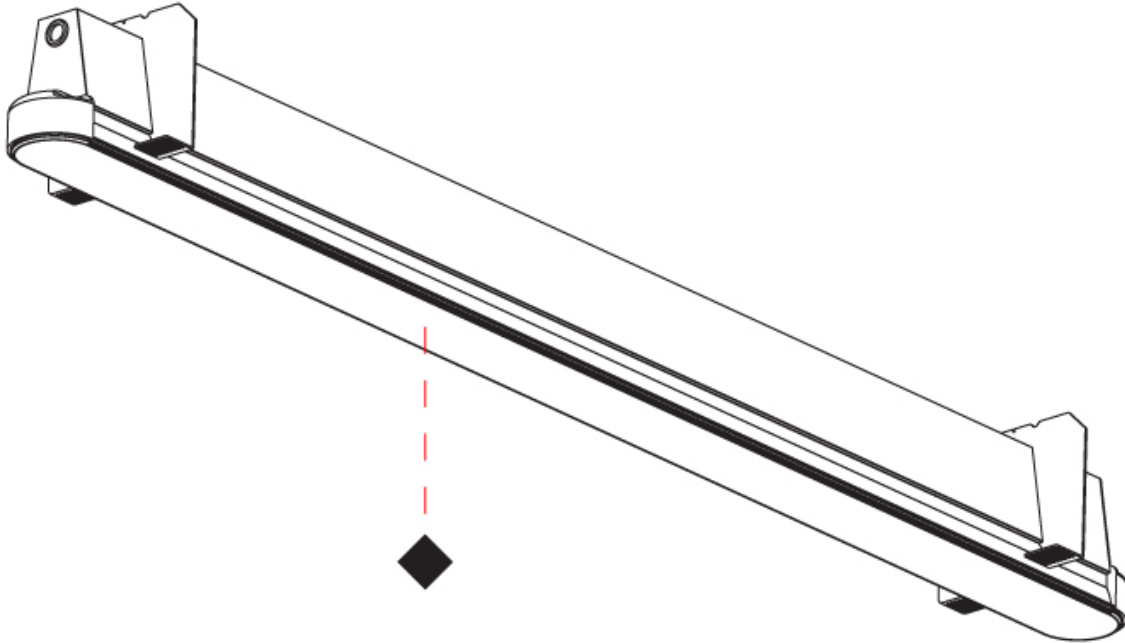

GROOVE ROUND TRIMLESS

A35658-

PROJECT

TYPE

SPECIFIER

QUANTITY

DATE

A