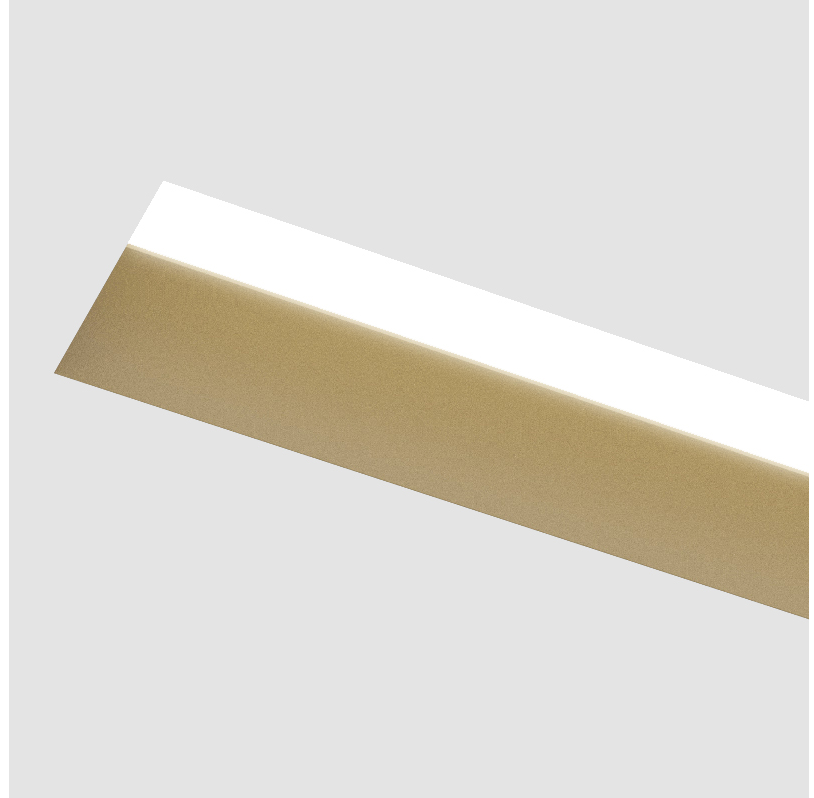

PHYSICAL

Shape: Rectangle
Length (mm): 2000
Length (in): 78 3/4
Width (mm): 75
Width (in): 2 15/16
Height (mm): 135
Height (in): 5 5/16
Ceiling Thickness (mm): 10 / 12.5 / 15
Ceiling Thickness (in): 3/8 or 1/2 or 9/16
Min. Recessing Depth (mm): 170
Min. Recessing Depth (in): 6 11/16
Light Distribution: Direct
Weight (kg): 7.728
Weight (lbs): 17.04
Diffuser: PMMA - Opal
Fixture Finish: SSR / BKV / CWI / CRY / HAB / UFT / ITA / RUA / FTG / MYG / LOD / PUS / FRO / FUP / KIA / POP / BLS / SPG / MEY / GOH / GUM / CHC / COM / ABZ / JAG / OBR / MOS / ROR
Fixture Material: Aluminum
Cut-out Measurements: 2010mm / 79 1/8" x 92mm / 3 5/8"
Upon Request: Unique Sizes Unique Ceiling Thickness

ELECTRICAL

Lamp Type: LED (Zhaga Standard)
Input Wattage (W): 35.4
Total Output Wattage (W): 28 / 22.8 (3500K)
Dimming: 0-10V Dimming / Phase Dimming (120Vac Only)
Driver Included: Yes
Driver Location: Integrated
Driver Type: Constant Current - 120 / 277Vac
Driver Class: Class 2
Input Voltage (V): 120 - 277
Constant Current (MA): 350 / 700 (3500K)

LED

Color Temperature (°K): 3000 / 3500 / 4000
Max. Delivered Lumen (lm): 2400 / 2479 / 2530
CRI: >90 CRI
Lamp Life (hrs): 50000
Upon Request: Special Color Temperature RGB-W Tunable White CRI (no minimum qty) price increase + longer lead time

OPTICAL

RATINGS AND CERTIFICATIONS

Certified By: Certified for North American Standards
IP rating: IP20